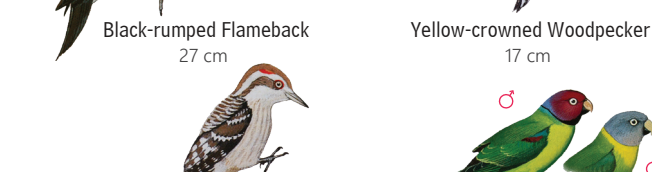

Plum-headed Parakeet
36 cm

Brown-capped Pygmy Woodpecker
27 cm

Plum-headed Parakeet
36 cm

Brown-capped Pygmy Woodpecker
27 cm

Plum-headed Parakeet
36 cm

Brown-capped Pygmy Woodpecker
27 cm

Plum-headed Parakeet
36 cm

Brown-capped Pygmy Woodpecker
27 cm

Plum-headed Parakeet
36 cm

Brown-capped Pygmy Woodpecker
27 cm

Plum-headed Parakeet
36 cm

Brown-capped Pygmy Woodpecker
27 cm

Plum-headed Parakeet
36 cm

Brown-capped Pygmy Woodpecker
27 cm

Plum-headed Parakeet
36 cm

Brown-capped Pygmy Woodpecker
27 cm

Plum-headed Parakeet
36 cm

Brown-capped Pygmy Woodpecker
27 cm

Plum-headed Parakeet
36 cm

Brown-capped Pygmy Woodpecker
27 cm

Plum-headed Parakeet
36 cm

Brown-capped Pygmy Woodpecker
27 cm

Plum-headed Parakeet
36 cm

Brown-capped Pygmy Woodpecker
27 cm

Plum-headed Parakeet
36 cm

Brown-capped Pygmy Woodpecker
27 cm

Plum-headed Parakeet
36 cm

Brown-capped Pygmy Woodpecker
27 cm

Plum-headed Parakeet
36 cm

Brown-capped Pygmy Woodpecker
27 cm