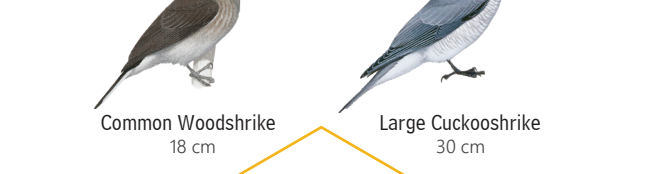

## ARBOREAL BIRDS

Indian Grey Hornbill  
50 cm

Malabar Pied Hornbill  
65 cm

Common Woodshrike  
18 cm

Large Cuckooshrike  
30 cm

Golden-fronted Leafbird  
19 cm

Common Iora  
14 cm

Rose-ringed Parakeet  
42 cm