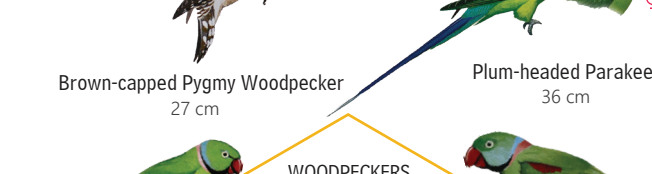

Alexandrine Parakeet  
53 cm

Black-rumped Flameback  
27 cm

Yellow-crowned Woodpecker  
17 cm

Brown-capped Pygmy Woodpecker  
27 cm

Plum-headed Parakeet  
36 cm

Asian Koel  
43 cm

Pied Cuckoo  
33 cm

Rose-ringed Parakeet  
42 cm