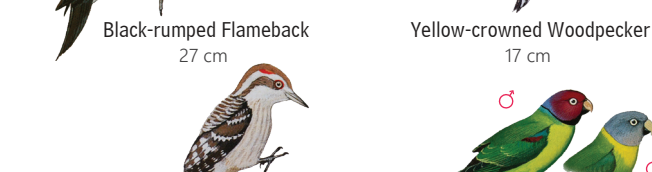

Brown-capped Pygmy Woodpecker
27 cm

Plum-headed Parakeet
36 cm

Plum-headed Parakeet
36 cm

Brown-capped Pygmy Woodpecker
27 cm

Plum-headed Parakeet
36 cm

Brown-capped Pygmy Woodpecker
27 cm

Plum-headed Parakeet
36 cm

Brown-capped Pygmy Woodpecker
27 cm

Plum-headed Parakeet
36 cm

Brown-capped Pygmy Woodpecker
27 cm

Plum-headed Parakeet
36 cm

Brown-capped Pygmy Woodpecker
27 cm

Plum-headed Parakeet
36 cm

Brown-capped Pygmy Woodpecker
27 cm

Plum-headed Parakeet
36 cm

Brown-capped Pygmy Woodpecker
27 cm

Plum-headed Parakeet
36 cm

Brown-capped Pygmy Woodpecker
27 cm

Plum-headed Parakeet
36 cm

Brown-capped Pygmy Woodpecker
27 cm

Plum-headed Parakeet
36 cm

Brown-capped Pygmy Woodpecker
27 cm

Plum-headed Parakeet
36 cm

Brown-capped Pygmy Woodpecker
27 cm

Plum-headed Parakeet
36 cm

Brown-capped Pygmy Woodpecker
27 cm

Plum-headed Parakeet
36 cm

Brown-capped Pygmy Woodpecker
27 cm

Plum-headed Parakeet
36 cm

Brown-capped Pygmy Woodpecker
27 cm