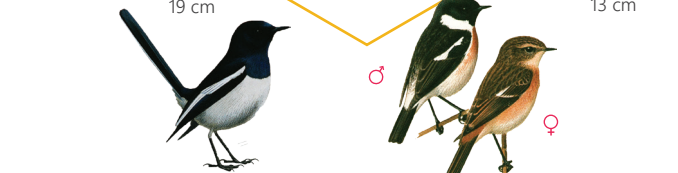

Red Spurfowl
36 cm

Oriental Magpie Robin
20 cm

Siberian Stonechat
13 cm