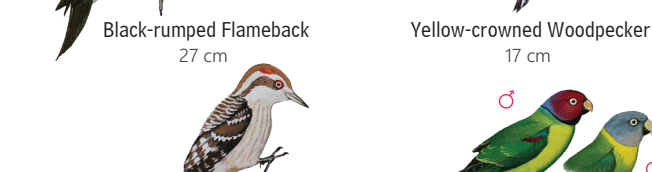

Brown-capped Pygmy Woodpecker
27 cm

Plum-headed Parakeet
36 cm

Brown-capped Pygmy Woodpecker
27 cm

Plum-headed Parakeet
36 cm

Plum-headed Parakeet
36 cm

Brown-capped Pygmy Woodpecker
27 cm

Plum-headed Parakeet
36 cm

Brown-capped Pygmy Woodpecker
27 cm

Plum-headed Parakeet
36 cm

Brown-capped Pygmy Woodpecker
27 cm

Plum-headed Parakeet
36 cm

Brown-capped Pygmy Woodpecker
27 cm

Plum-headed Parakeet
36 cm

Brown-capped Pygmy Woodpecker
27 cm

Plum-headed Parakeet
36 cm

Brown-capped Pygmy Woodpecker
27 cm

Plum-headed Parakeet
36 cm

Brown-capped Pygmy Woodpecker
27 cm

Plum-headed Parakeet
36 cm

Brown-capped Pygmy Woodpecker
27 cm

Plum-headed Parakeet
36 cm

Brown-capped Pygmy Woodpecker
27 cm

Plum-headed Parakeet
36 cm

Brown-capped Pygmy Woodpecker
27 cm

Plum-headed Parakeet
36 cm

Brown-capped Pygmy Woodpecker
27 cm

Plum-headed Parakeet
36 cm

Brown-capped Pygmy Woodpecker
27 cm

Plum-headed Parakeet
36 cm

Brown-capped Pygmy Woodpecker
27 cm