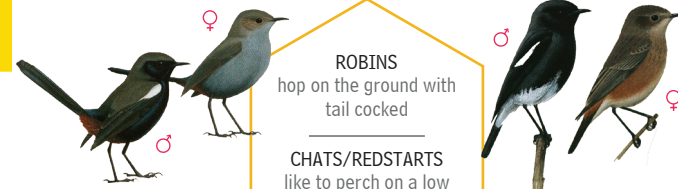

Indian Robin
19 cm

Pied Bushchat
13 cm